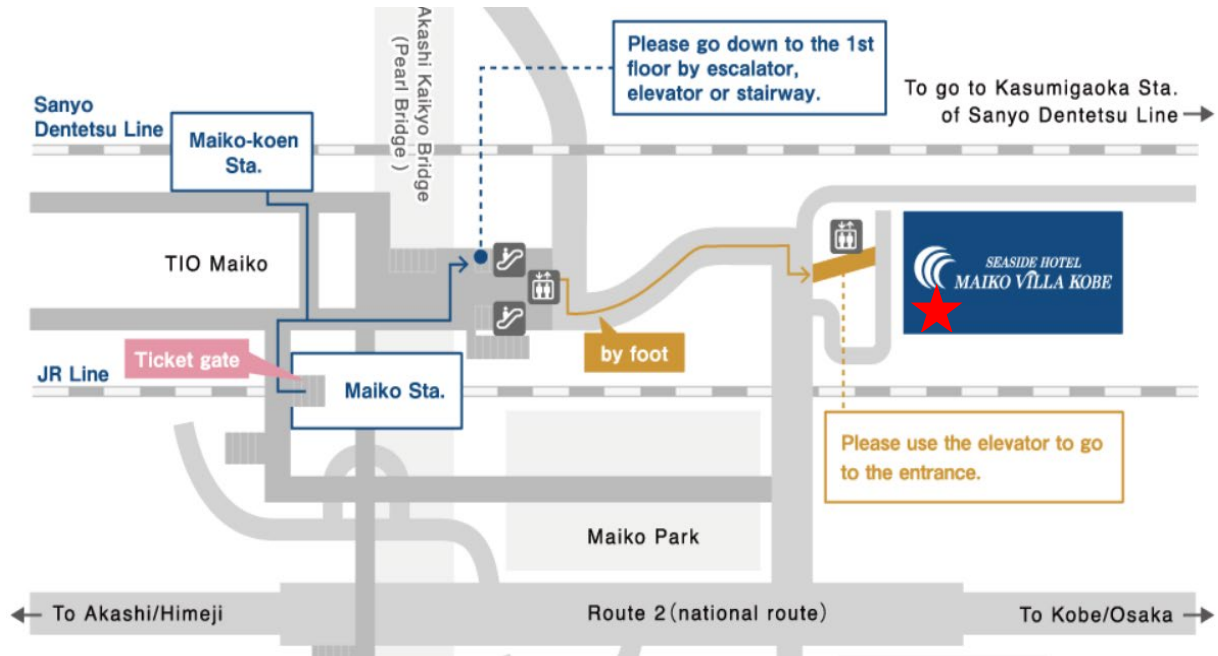

# Seaside Hotel MAIKO VILLA KOBE:Main Entrance

# JR MAIKO Station